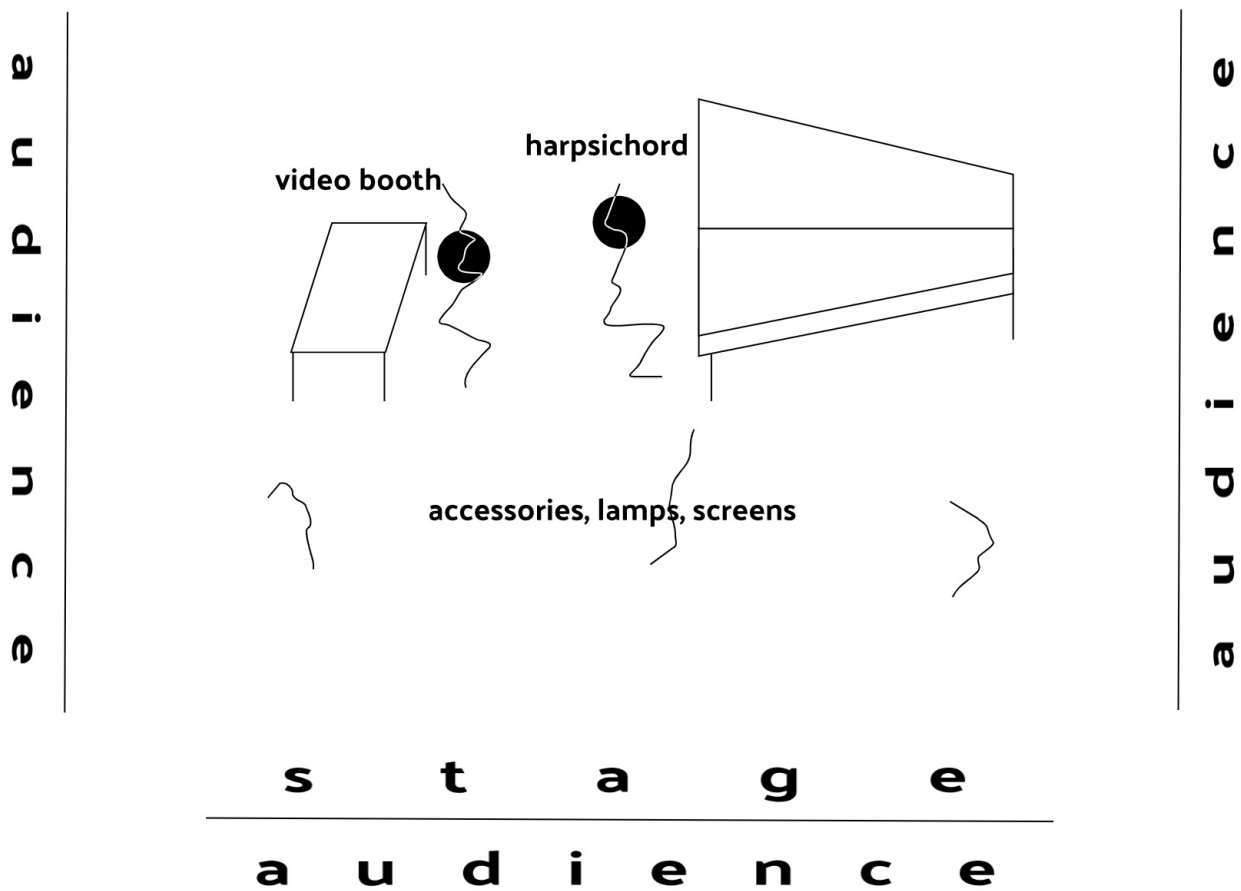

NAV.LD
tech rider

2 people on stage:

- A. Binyamin Greilsammer, harpsichord
- B. Medi Spiegelberg, video booth

duration : 40-45 min

stage plan (+ changes depending on the stage)

This performance will be filmed with two cameras placed around the stage.
We would like to use a beamer and projection screen if available at the venue.